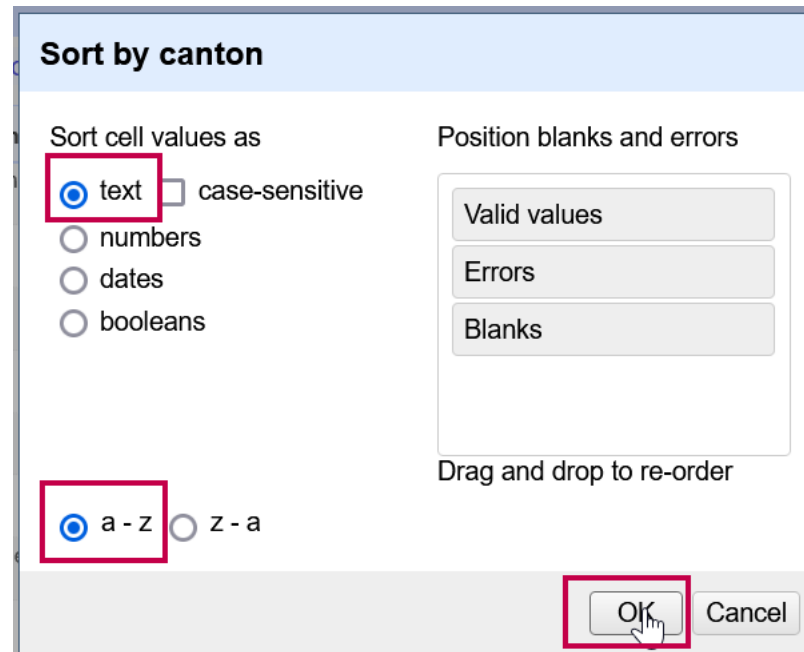

Premier exercice - Appliquer un tri permanent